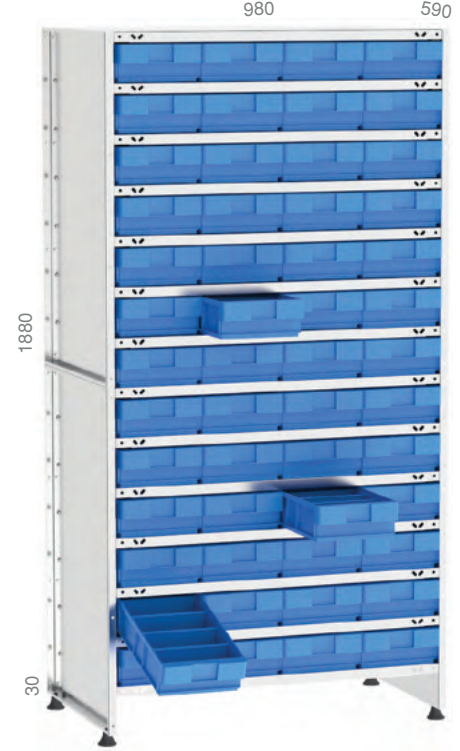

En / W Boy / L Yk / H Avadanlık Adedi
Equipment Piece

592-619	980	590	1910 mm	Toplam 52 Adet Total 52 Piece
SV-619	230	600	100 mm	52 Adet / Piece