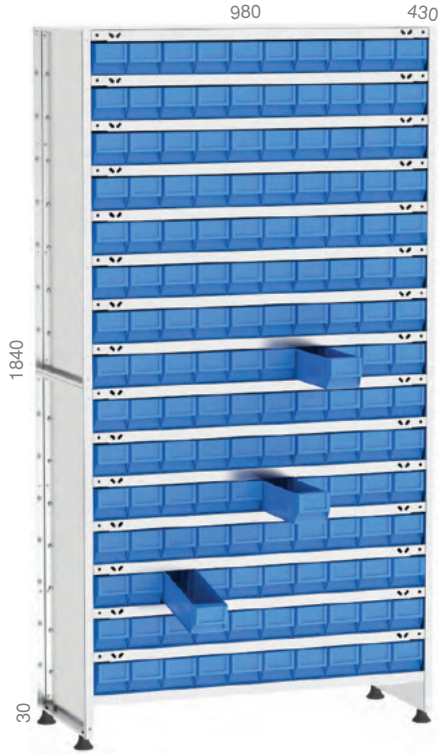

RAF KUTULU STANDLAR

SHELF BOXED STANDS

En / W Boy / L Yk / H Avadanlık Adedi
Equipment Piece

492-409	980	430	1870 mm	Toplam 150 Adet Total 150 Piece
SV-409	90	400	80 mm	150 Adet / Piece