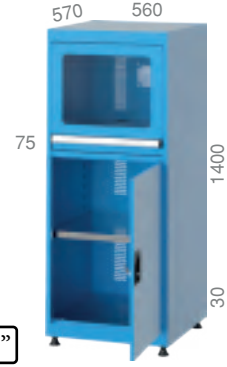

7425 560 X 570 X 1430 mm

1 Adet / Pieces